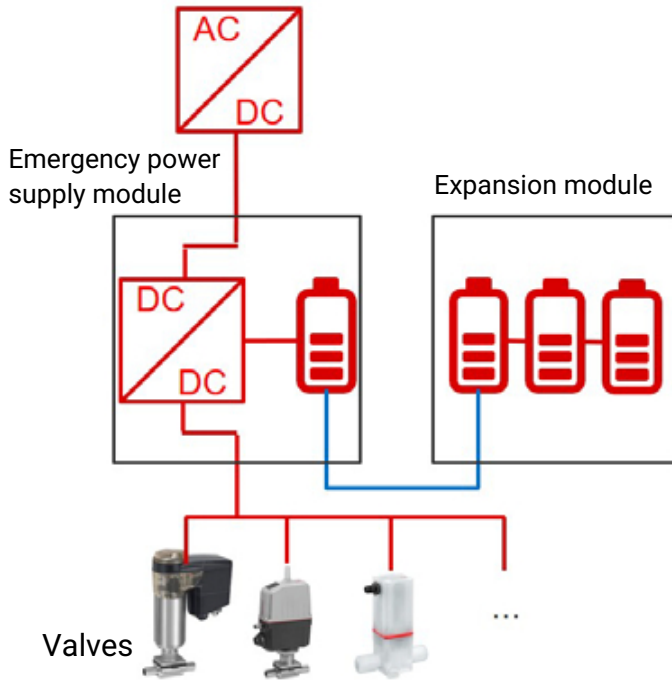

Overview of combination variants

GEMÜ 1571 emergency power supply module

In the event of a power failure, the GEMÜ 1571 external emergency power supply module provides a short uninterruptible power supply in order to move the connected and/or supply valves to their safety positions. Depending on the valve type and actuator size, several actuators can be connected and supplied. The tables below show the maximum number of actuators which can be supplied by the emergency power supply module. Additionally, a capacitive expansion module can be added to the emergency power supply module, increasing the number of actuators that can be connected.

Power supply/power supply unit

Designation	Item number
Emergency power supply module	88660398
Emergency power supply module with expansion module	88751062

eSyStep

Valve type	GEMÜ type	Actuator size	Number with emergency power supply module only	Number with expansion module
Globe valves	543, 533	0	17	48
Diaphragm valves	639, R639	0	30	48
Other	Q50, R563, 566	0	17	48
Globe valves	543, 533	1	7	16
Diaphragm valves	639, R639	1	8	16